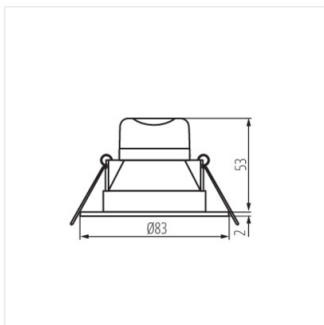

- Gehäusematerial: Kunststoff
- Gehäusematerial: : Kunststoff

IVIAN

Einbau-Downlight IP44

IVIAN LED 4,5W W-WW

IVIAN LED 4,5W SN-WW

IVIAN LED 4,5W W-NW

IVIAN LED 4,5W SN-NW

IVIAN LED 4-5W